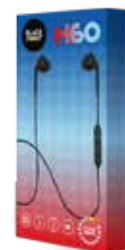

Product Size: 18 x 16 x 6 cm
Box size: 18,5 x 17 x 7 cm

H60 BT HEADPHONE

AURICULAR BT

BT CONNECTION
CONEXIÓN BT

MICROPHONE
MICRÓFONO

RECHARGEABLE BATTERY
BATERÍA RECARGABLE

COLORS

- BLACK/SILVER
- BLACK/RED
- BLACK/BLUE
- BLACK/TTN
- WHITE/SILVER
- WHITE/RED
- WHITE/BLUE
- WHITE/TTN